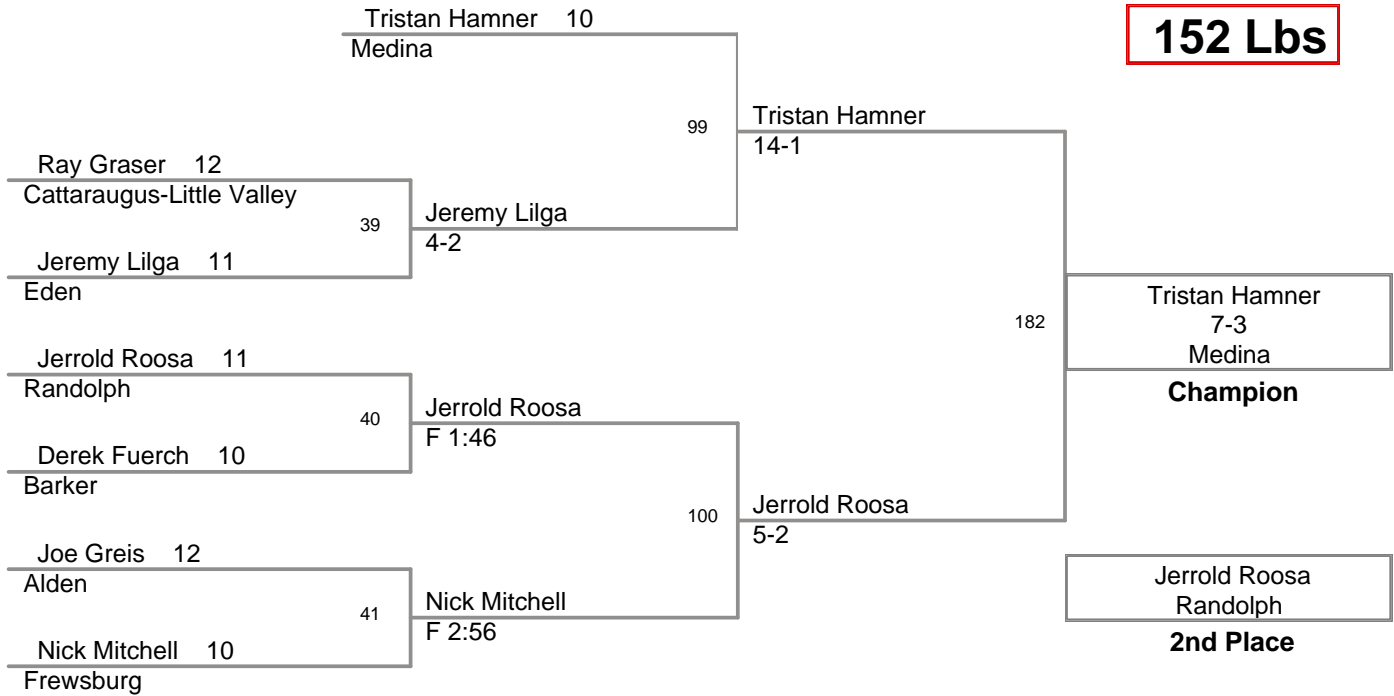

2010_DivII Sec 6 State Qualifier

152 Lbs