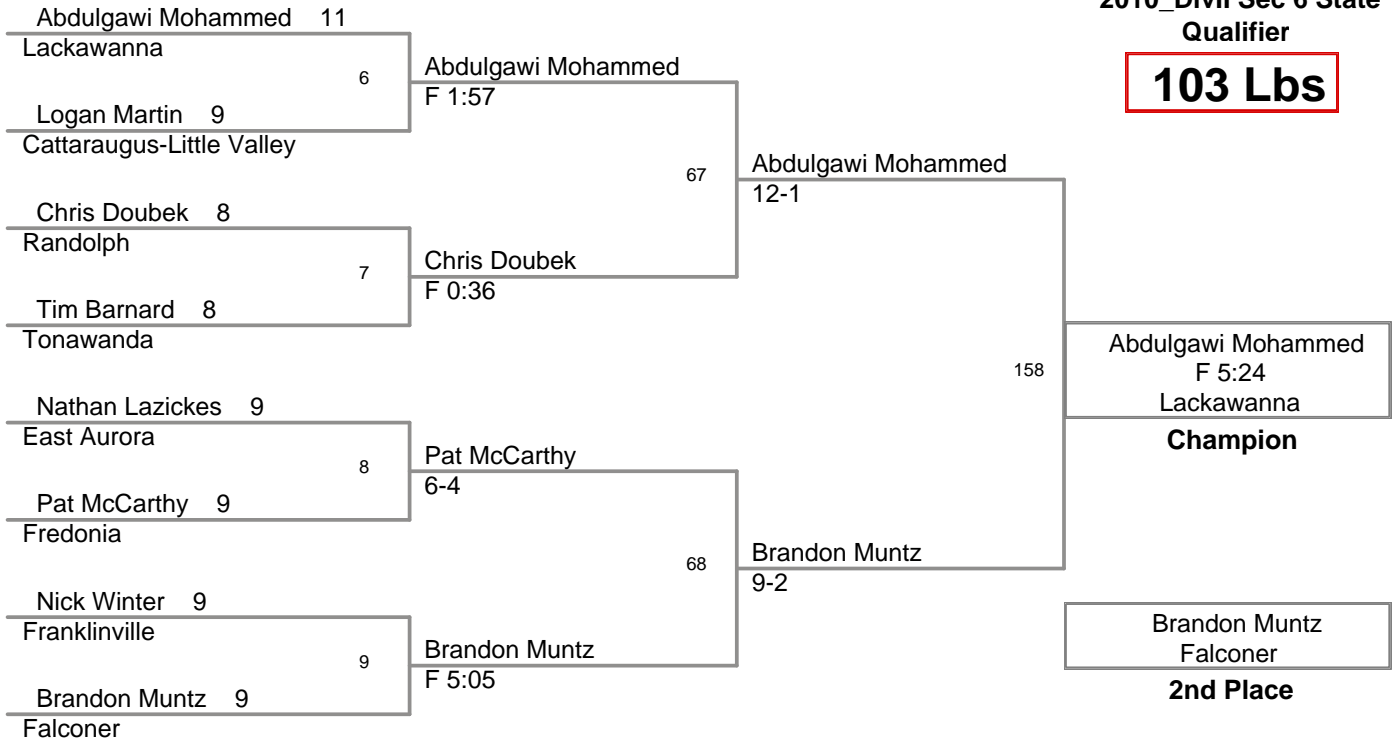

2010_DivII Sec 6 State Qualifier

103 Lbs