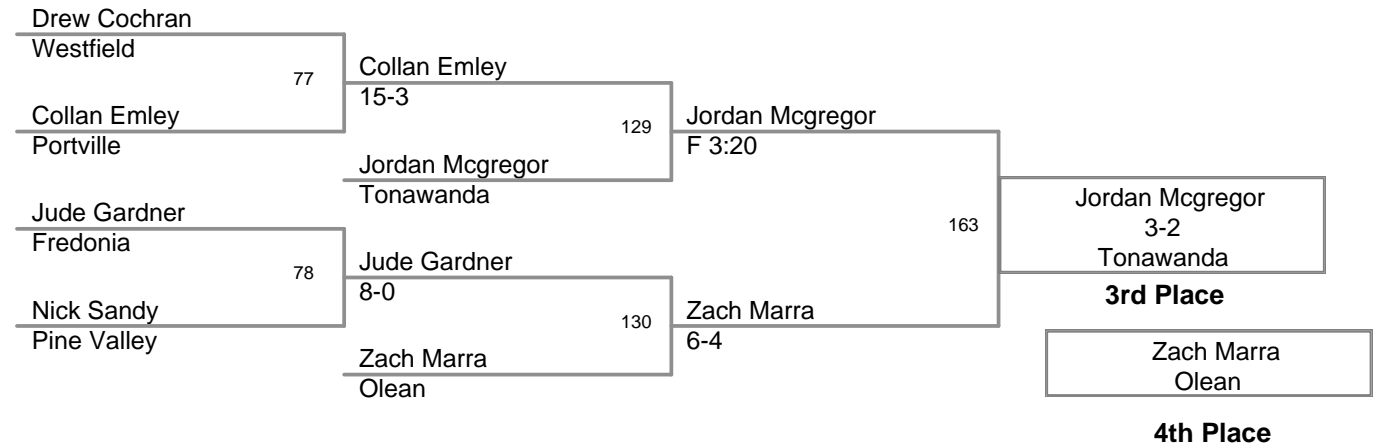

2010_DivII Sec 6 State Qualifier

119 Lbs