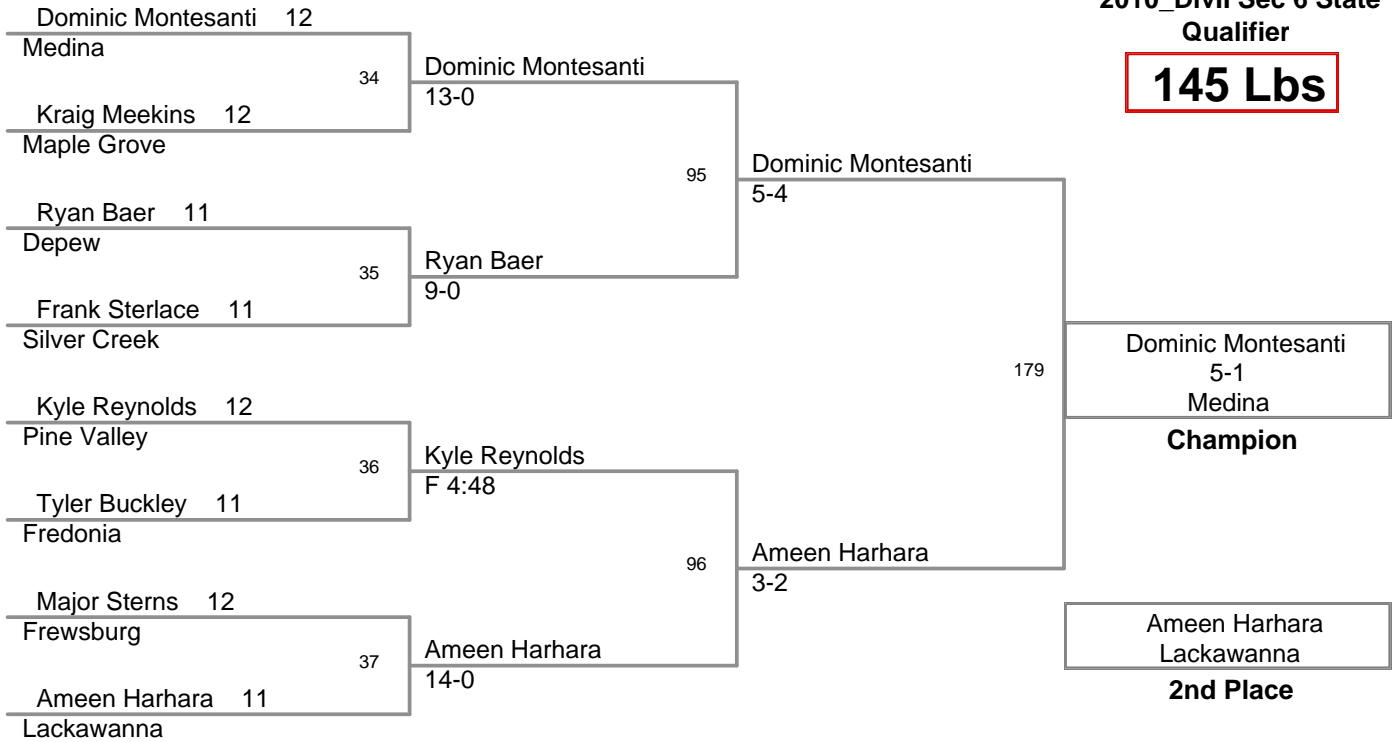

2010_DivII Sec 6 State Qualifier

145 Lbs