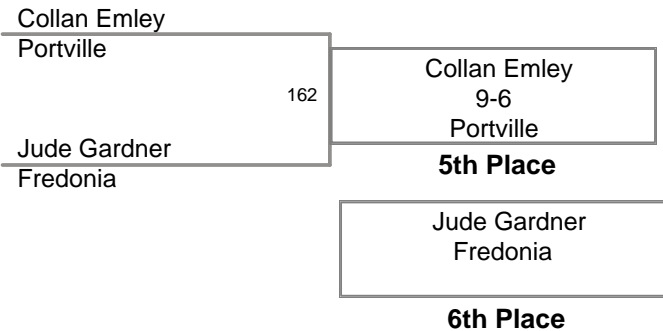

2010_DivII Sec 6 State Qualifier

119 Lbs