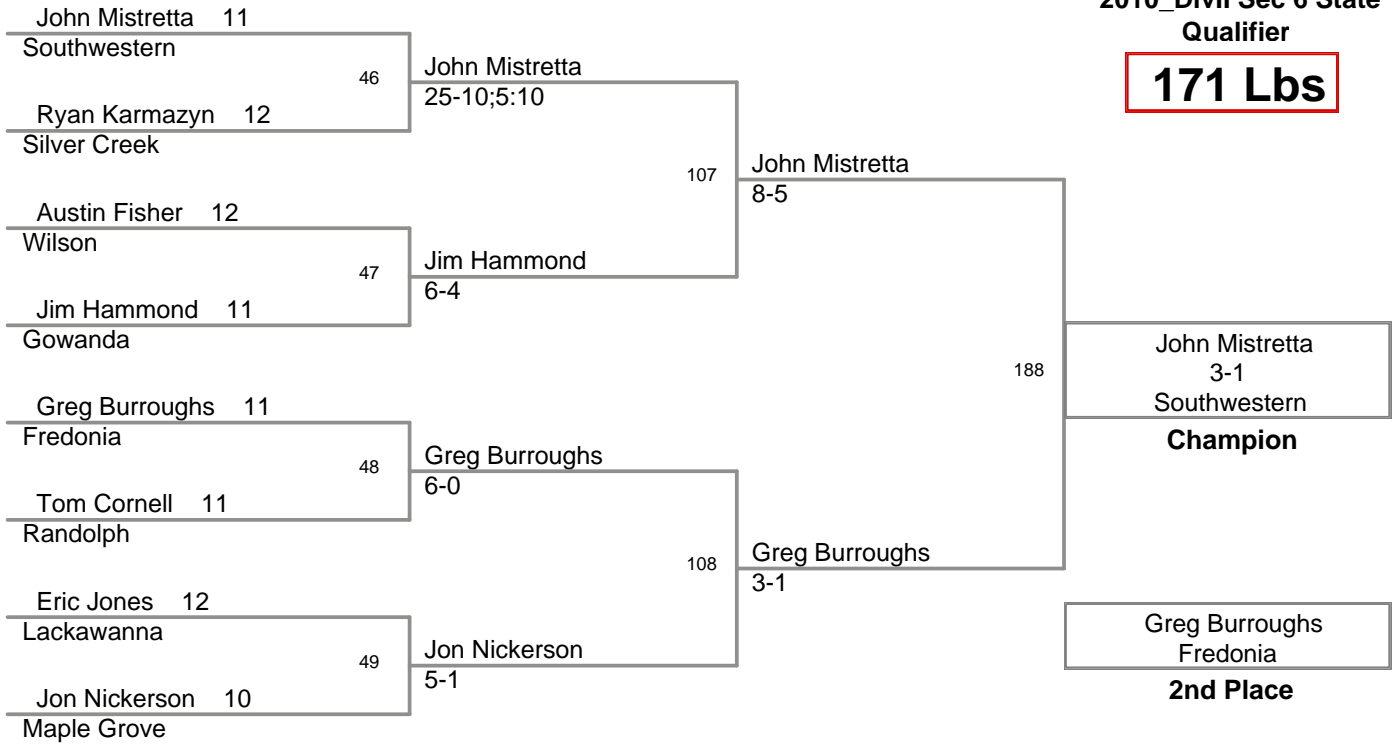

2010_DivII Sec 6 State Qualifier

171 Lbs