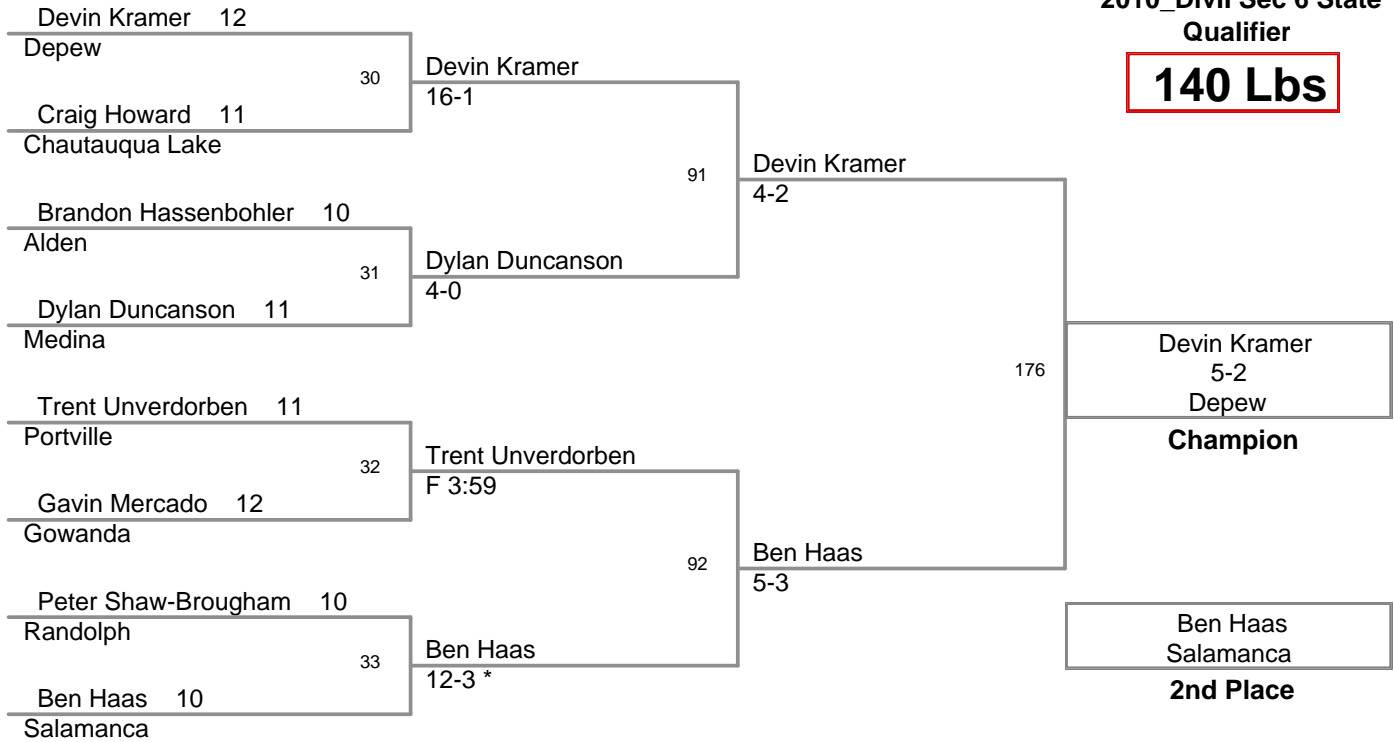

2010_DivII Sec 6 State Qualifier

140 Lbs