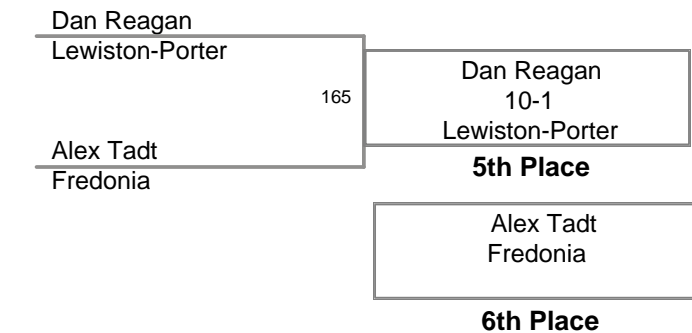

2010_DivII Sec 6 State Qualifier

125 Lbs