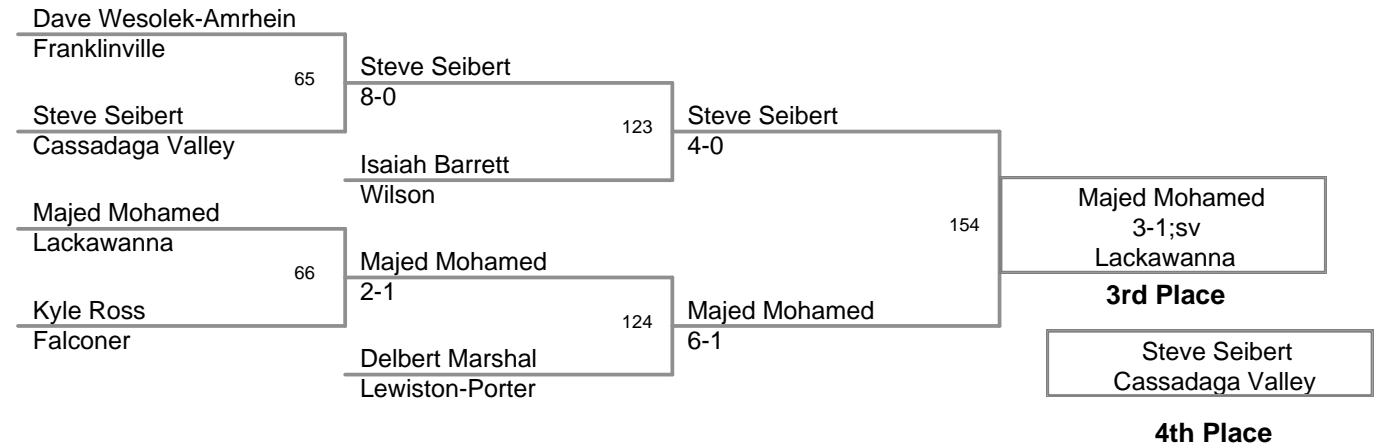

2010_DivII Sec 6 State
Qualifier

96 Lbs