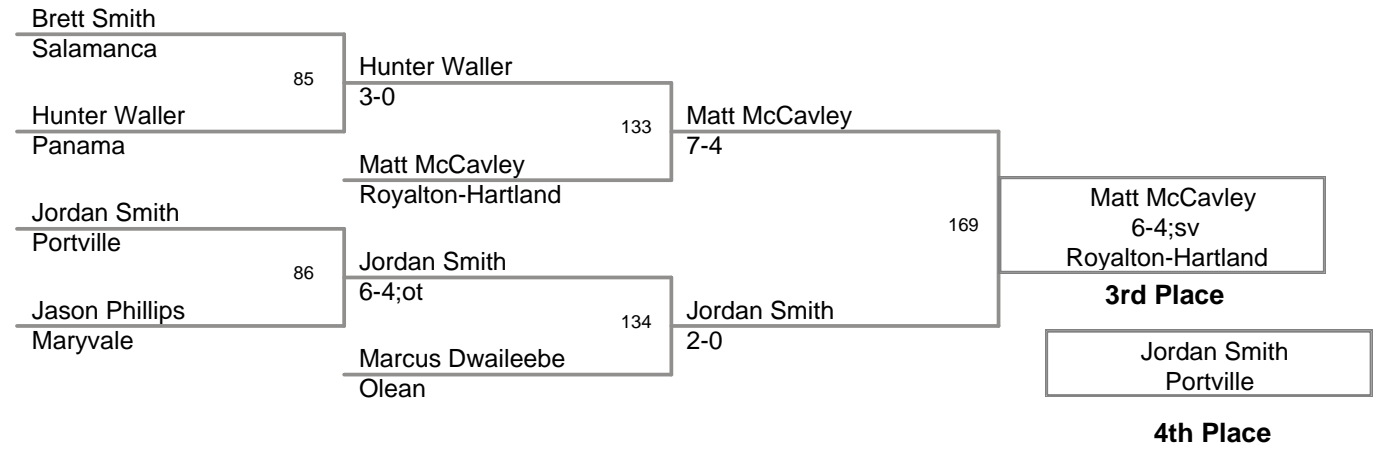

2010_DivII Sec 6 State Qualifier

130 Lbs