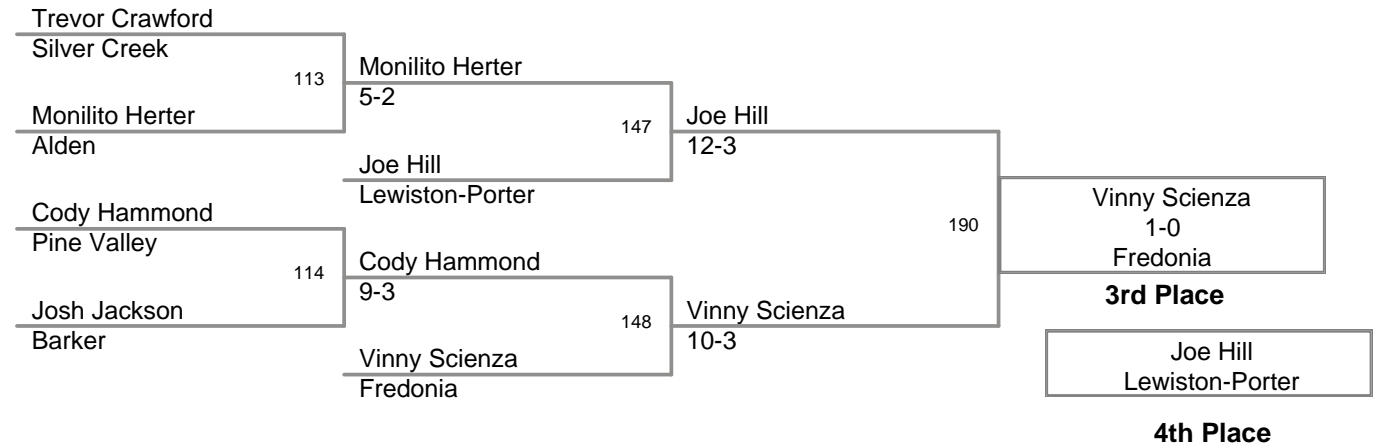

2010_DivII Sec 6 State Qualifier

189 Lbs