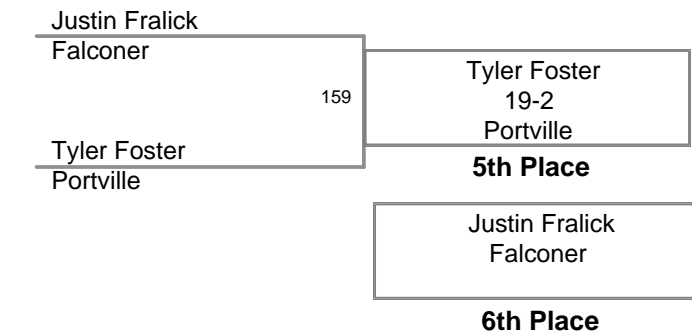

2010_DivII Sec 6 State Qualifier

112 Lbs