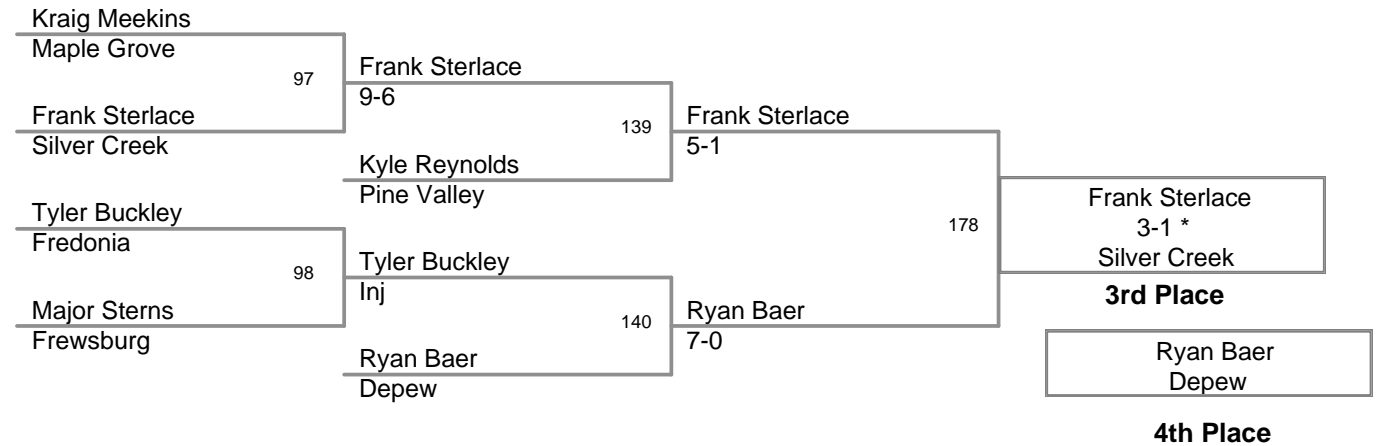

2010_DivII Sec 6 State Qualifier

145 Lbs