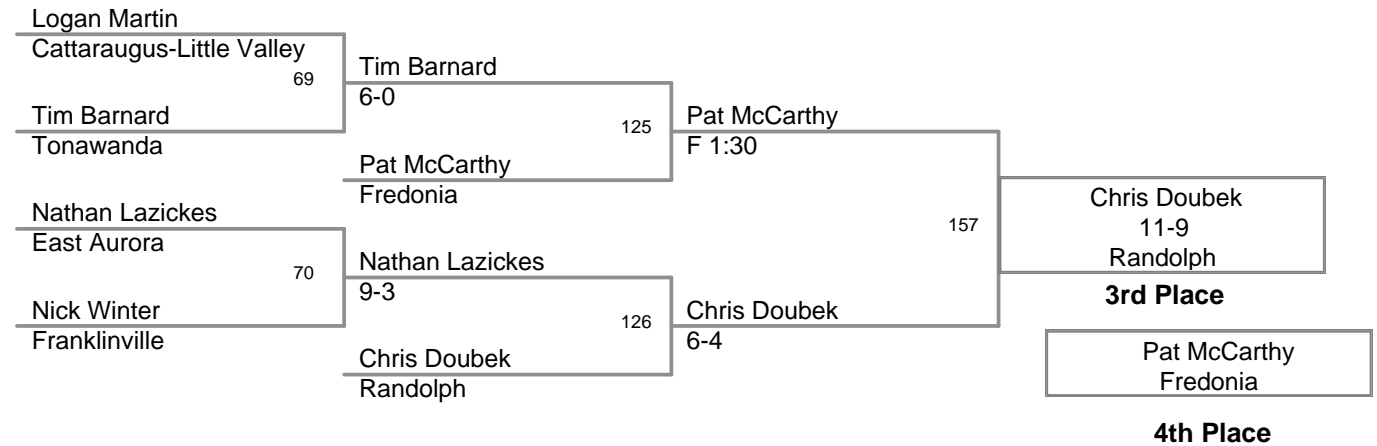

2010_DivII Sec 6 State Qualifier

103 Lbs