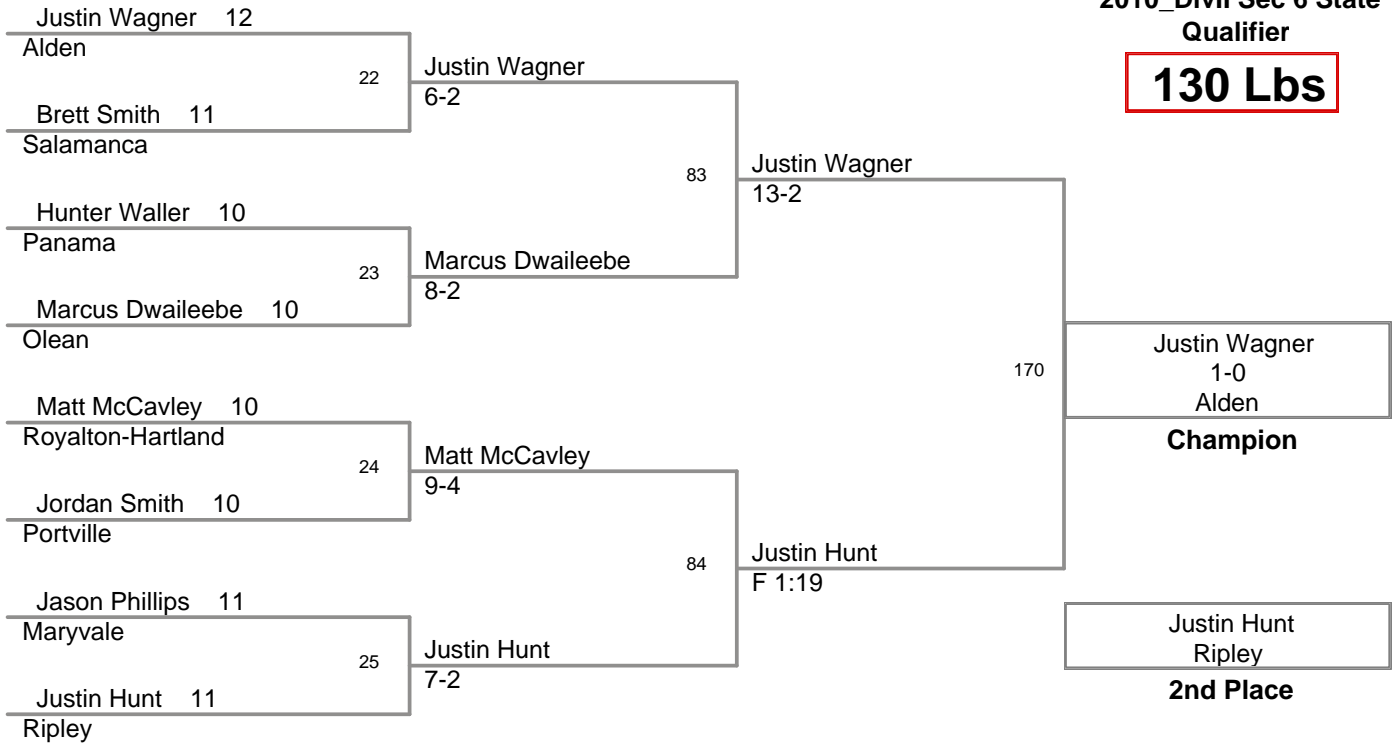

2010_DivII Sec 6 State Qualifier

130 Lbs