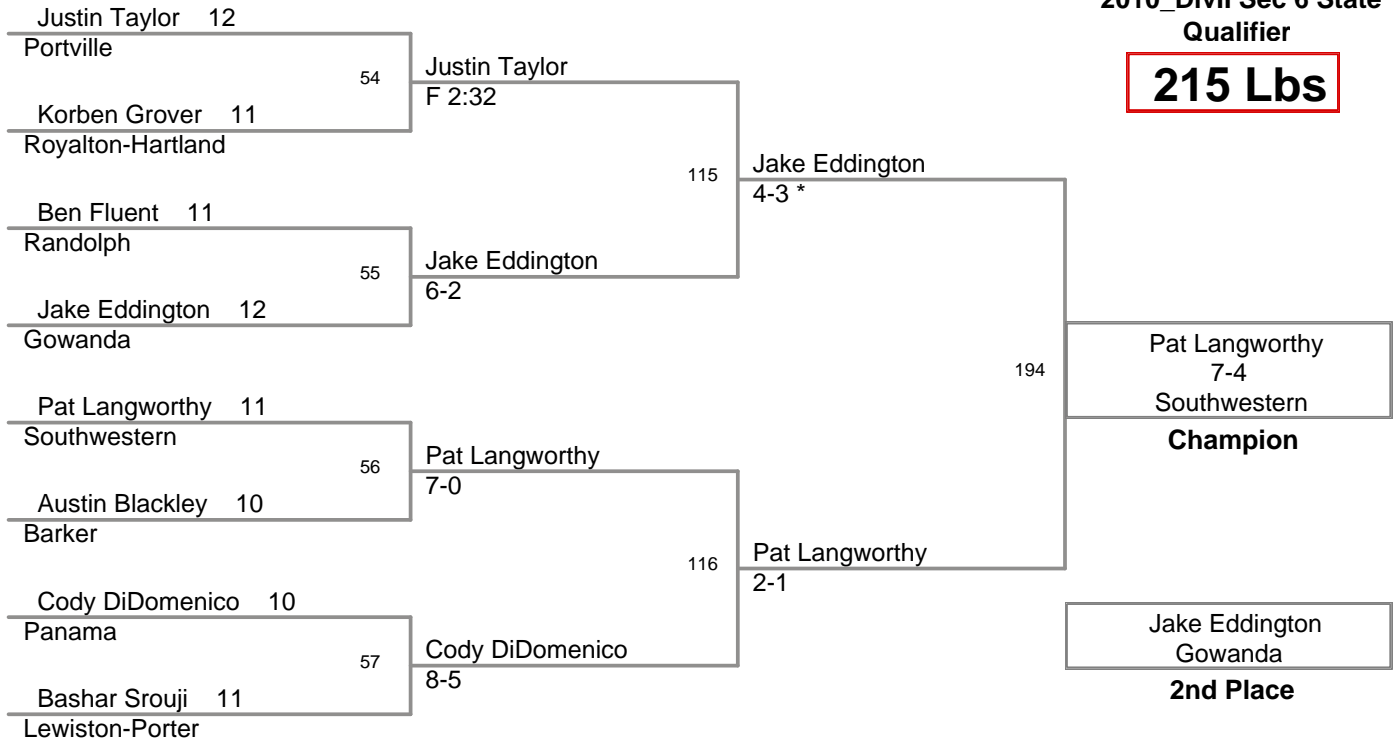

2010_DivII Sec 6 State Qualifier

215 Lbs