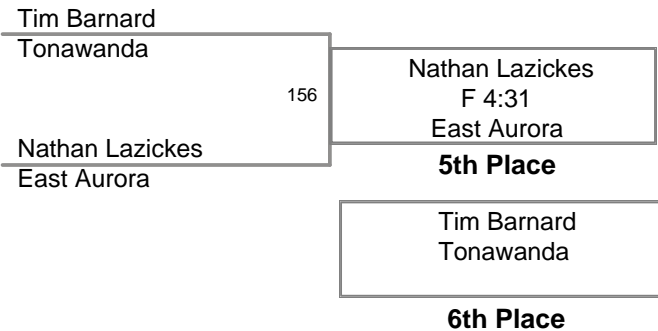

2010_DivII Sec 6 State Qualifier

103 Lbs