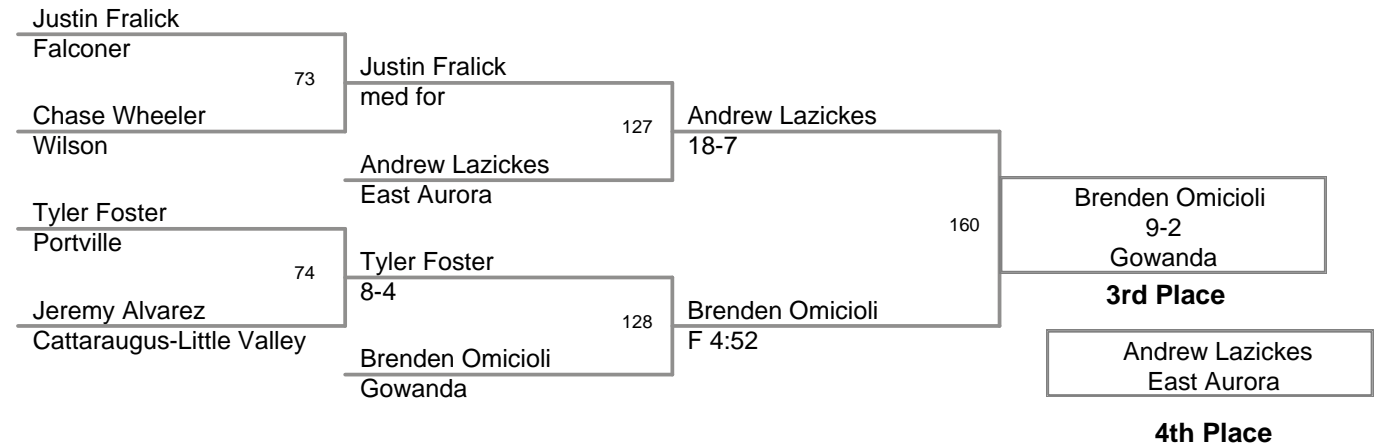

2010_DivII Sec 6 State Qualifier

112 Lbs