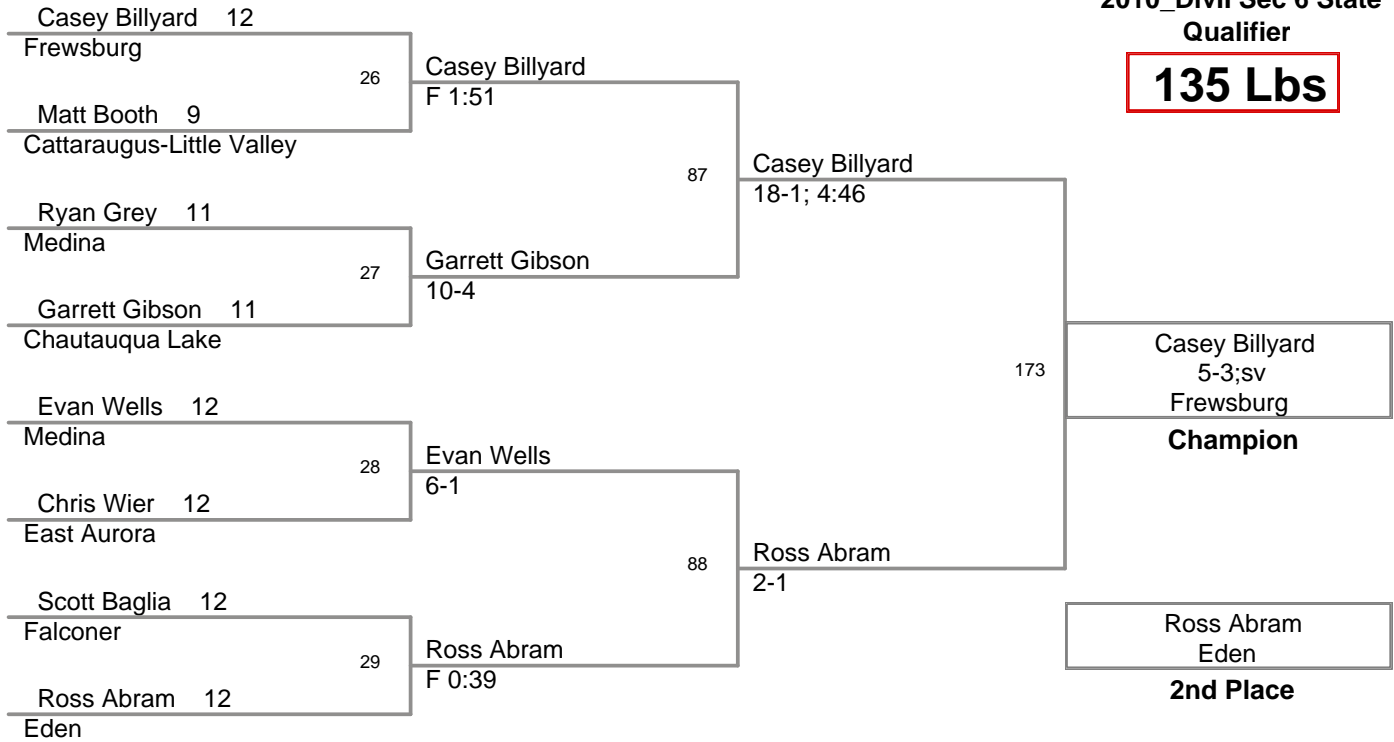

2010_DivII Sec 6 State
Qualifier

135 Lbs