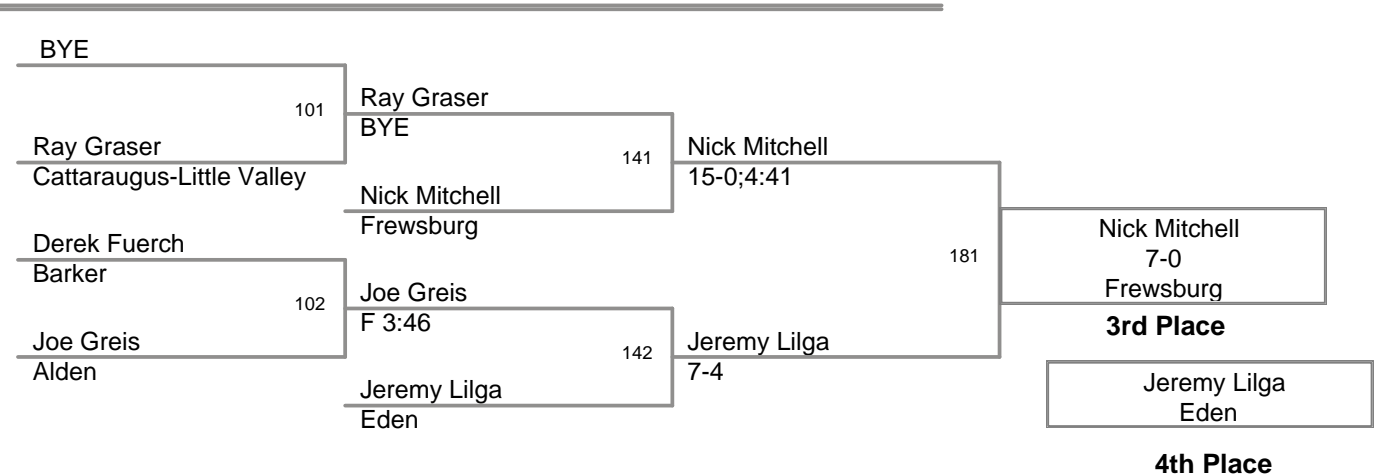

2010_DivII Sec 6 State Qualifier

152 Lbs