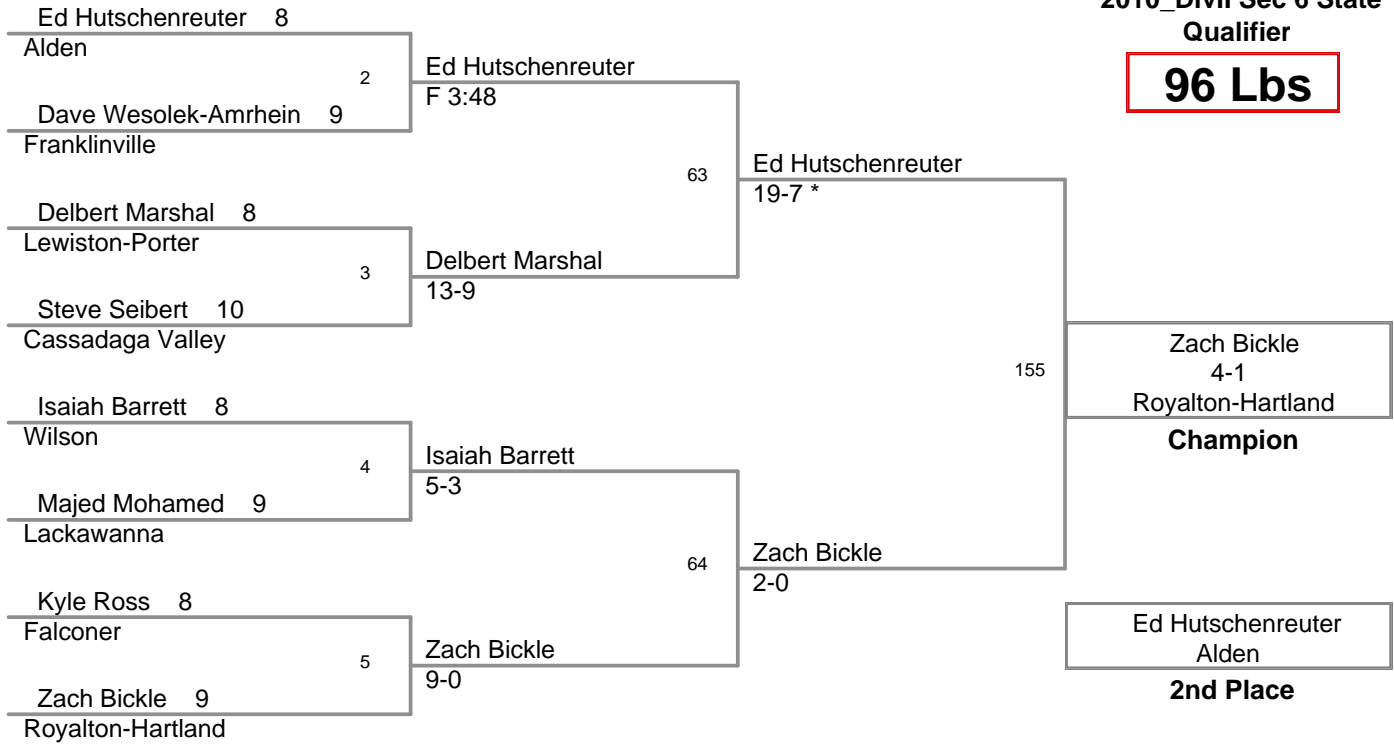

2010_DivII Sec 6 State
Qualifier

96 Lbs