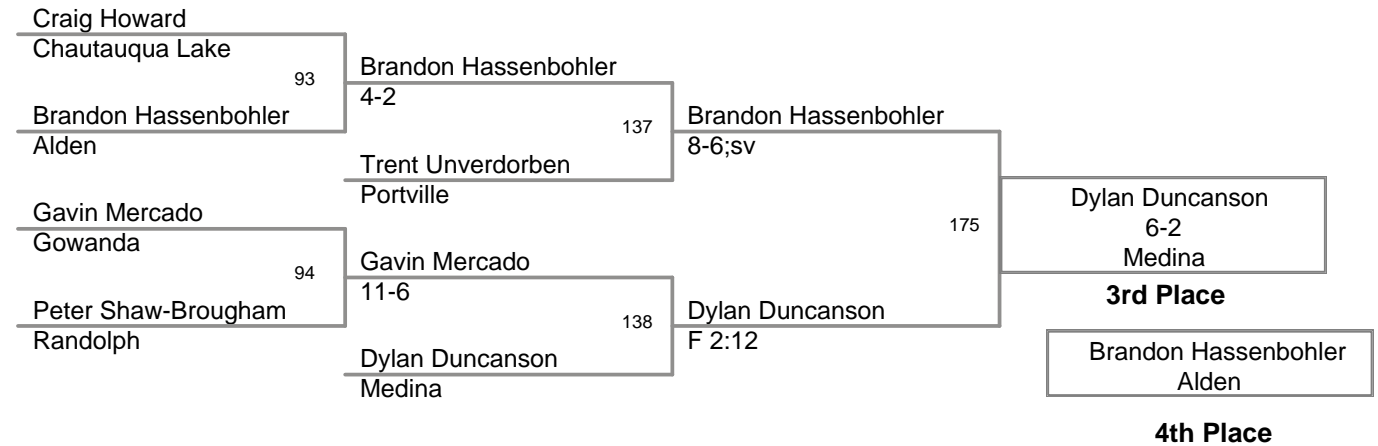

2010_DivII Sec 6 State Qualifier

140 Lbs