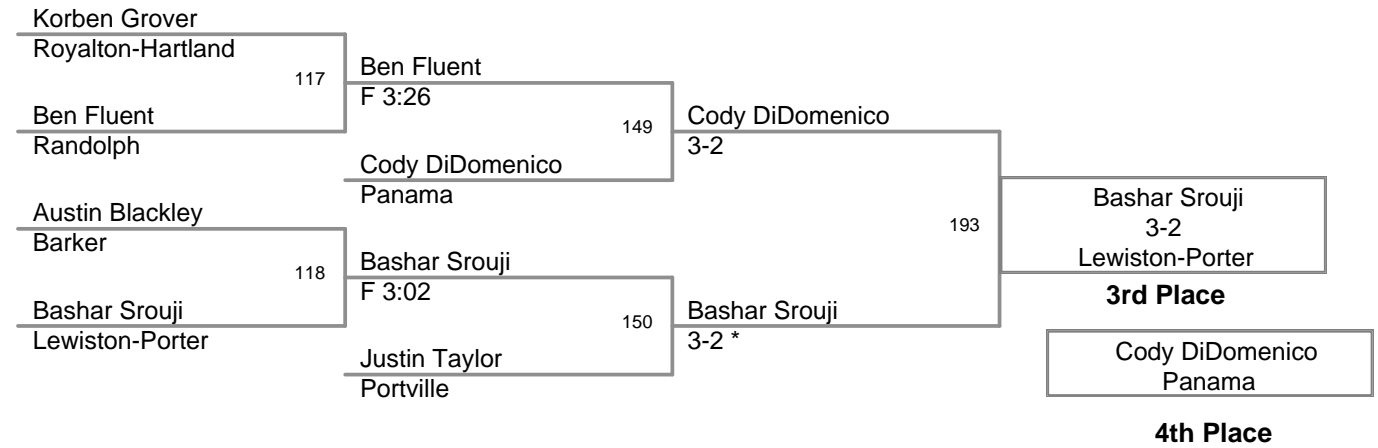

2010_DivII Sec 6 State Qualifier

215 Lbs