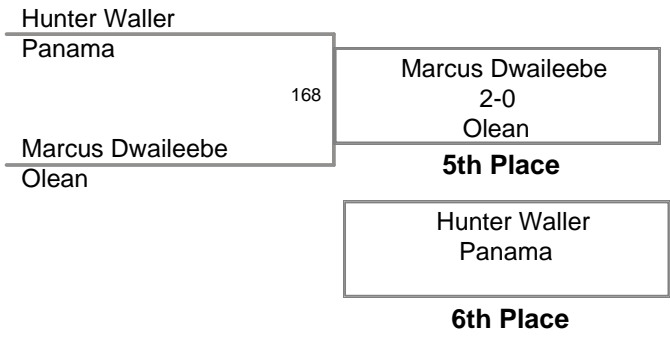

2010_DivII Sec 6 State Qualifier

130 Lbs