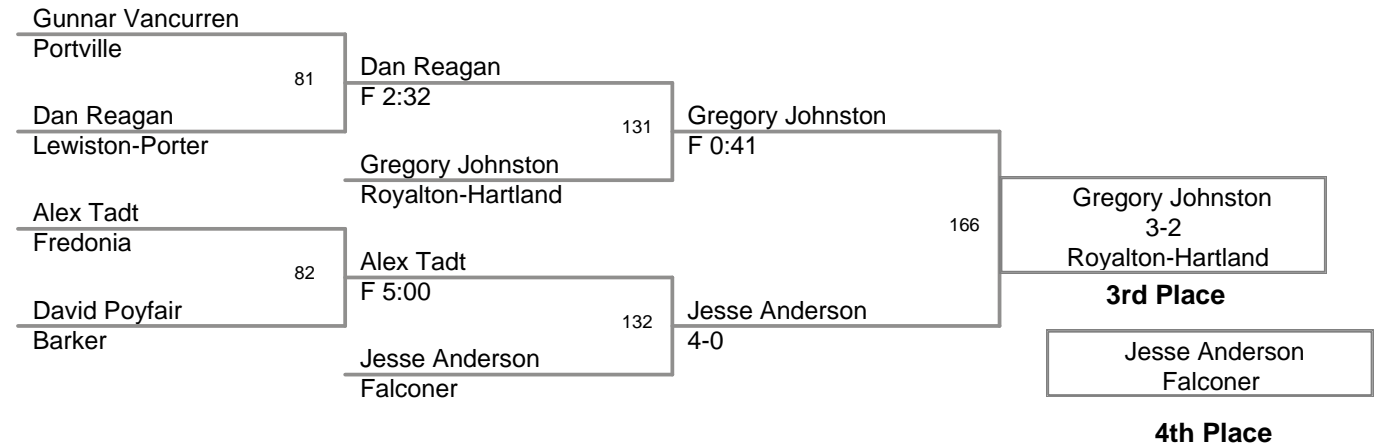

2010_DivII Sec 6 State Qualifier

125 Lbs