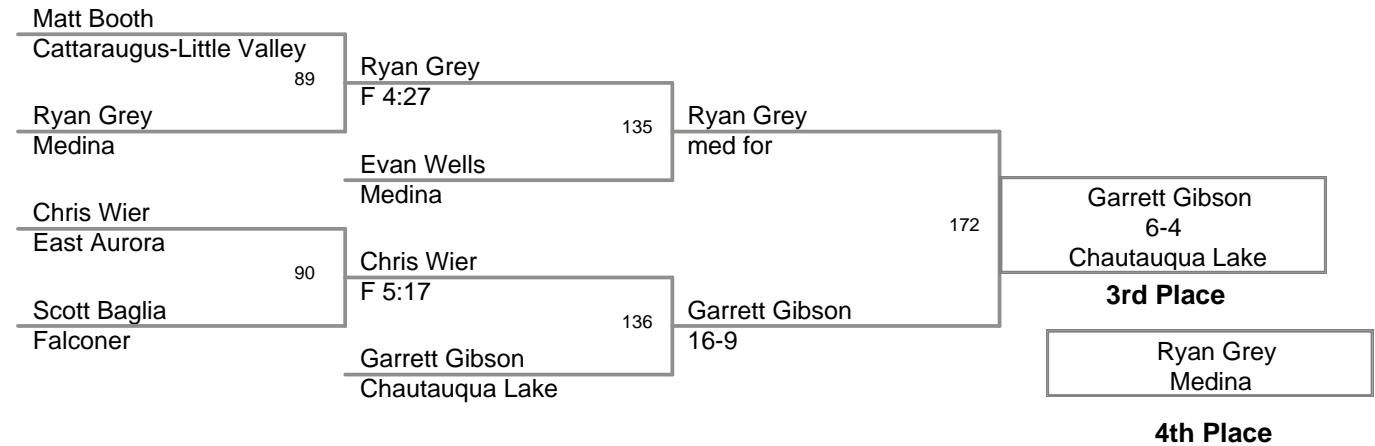

2010_DivII Sec 6 State
Qualifier

135 Lbs