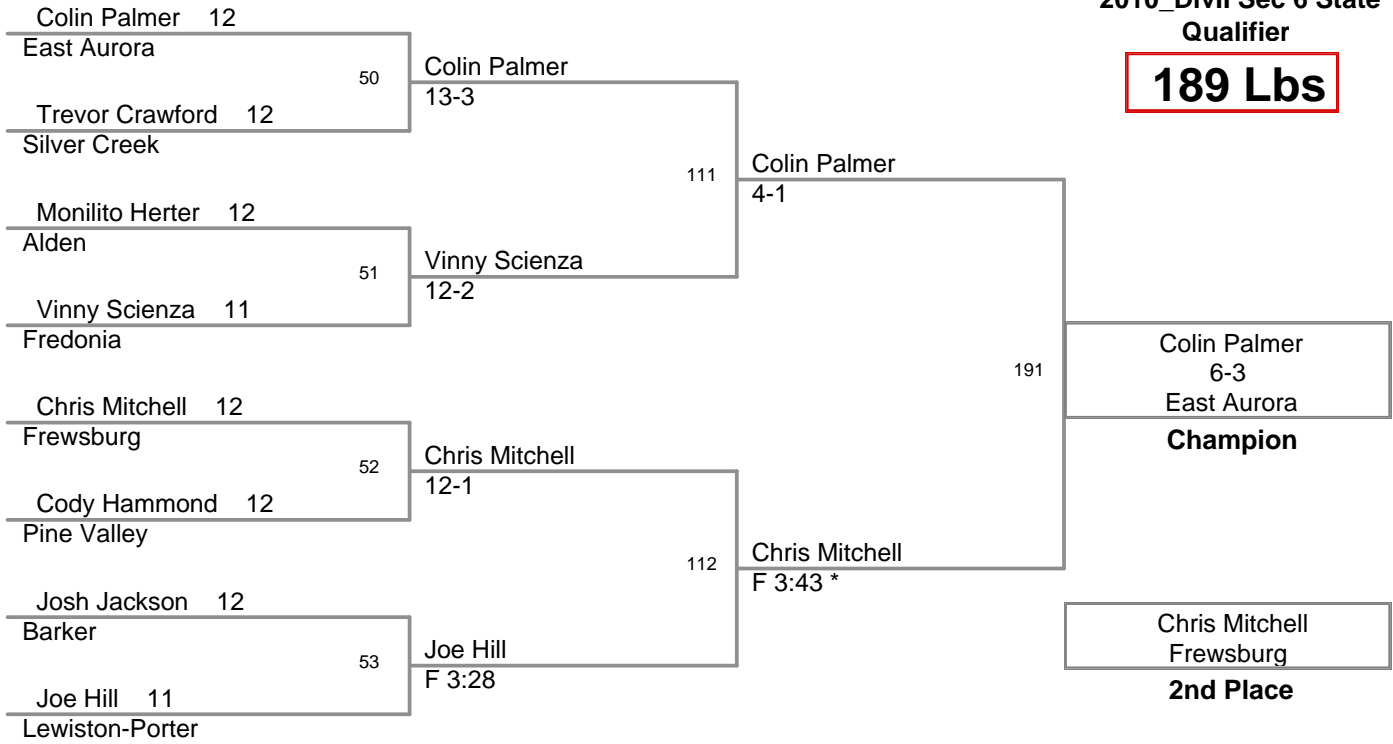

2010_DivII Sec 6 State Qualifier

189 Lbs