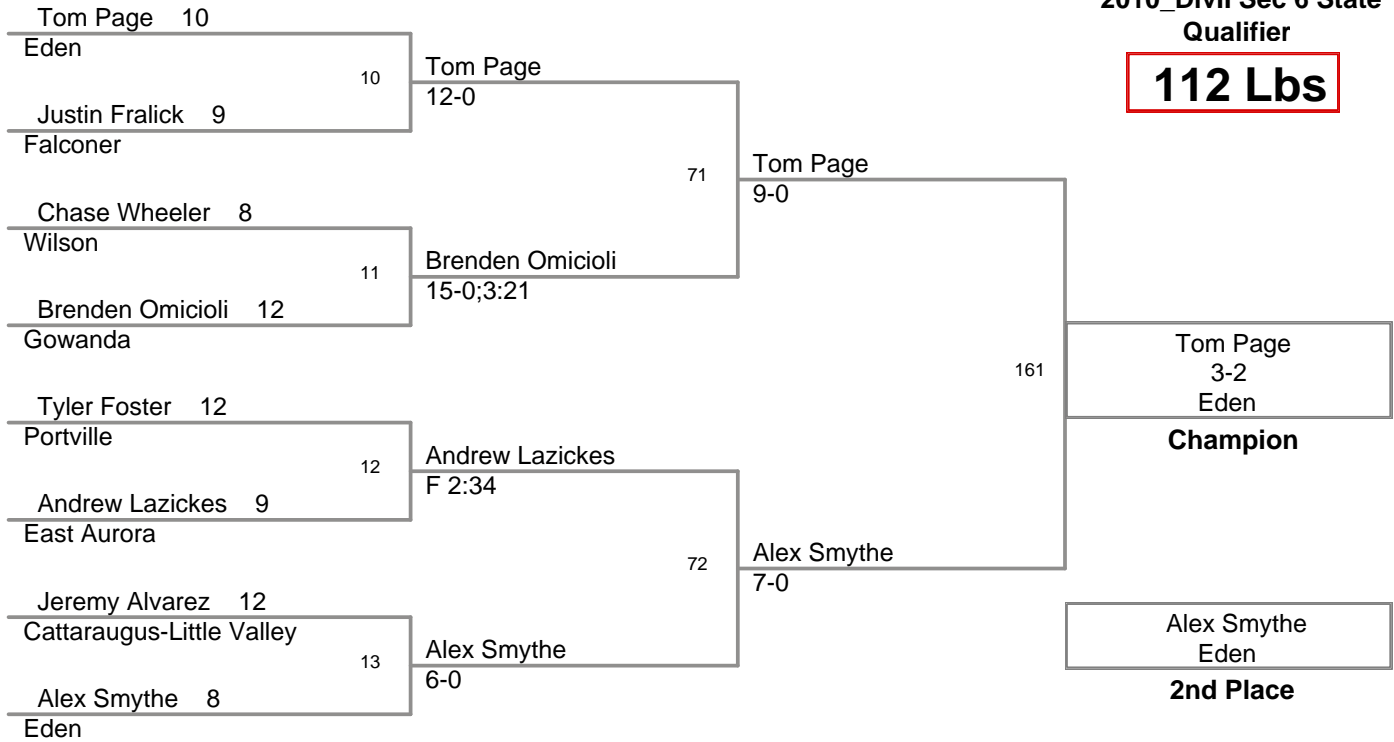

2010_DivII Sec 6 State Qualifier

112 Lbs