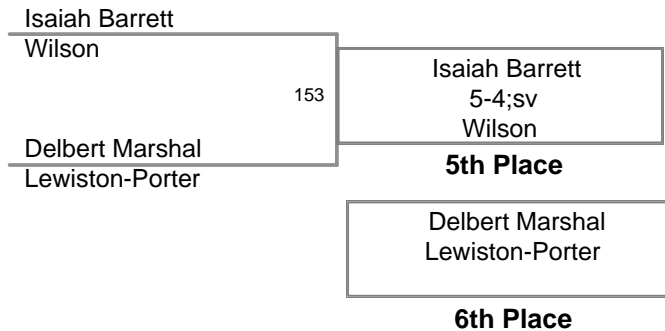

2010_DivII Sec 6 State
Qualifier

96 Lbs