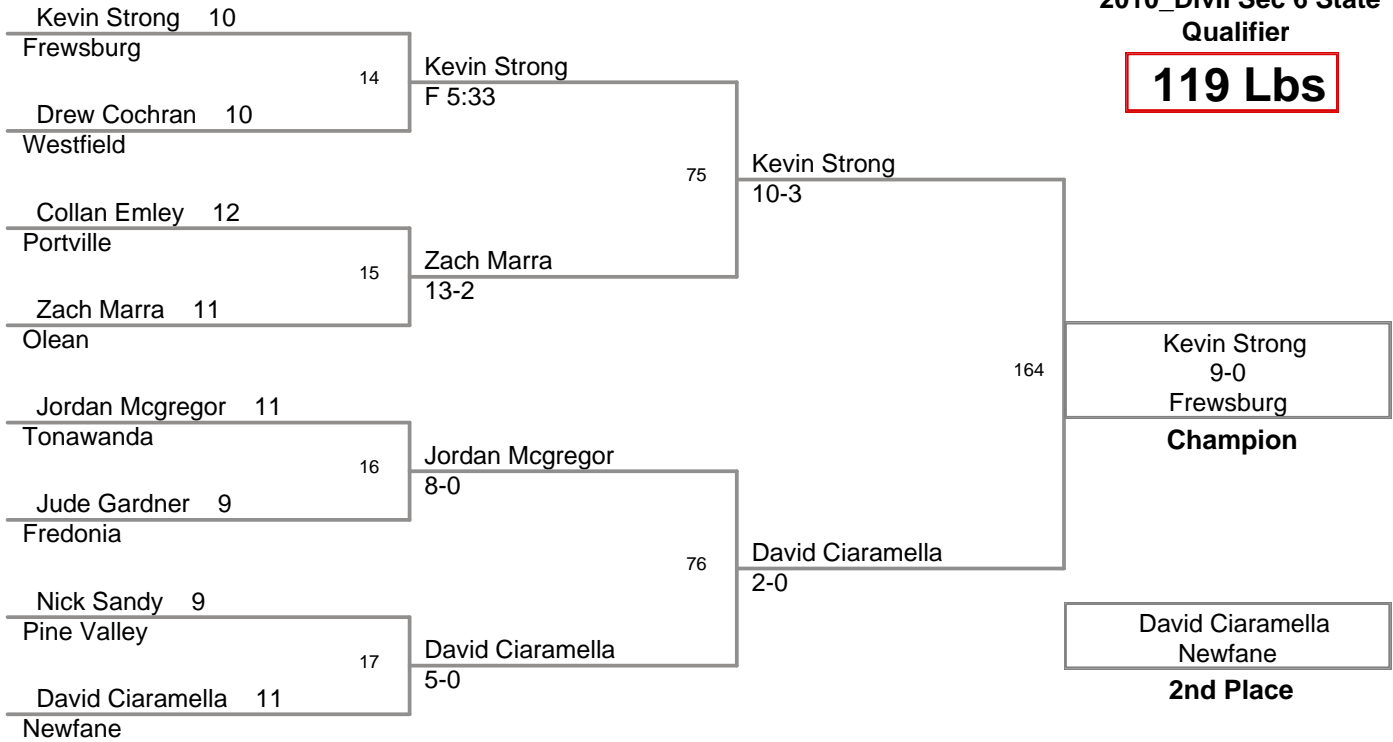

2010_DivII Sec 6 State Qualifier

119 Lbs