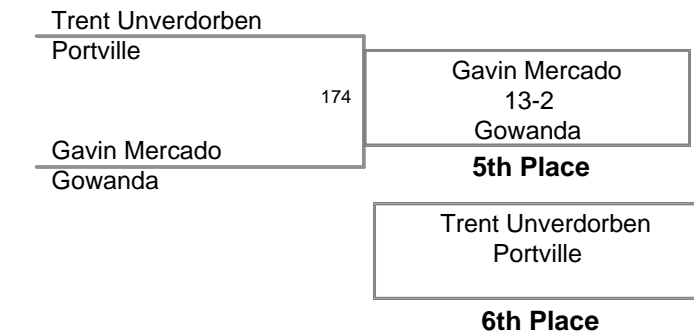

2010_DivII Sec 6 State Qualifier

140 Lbs