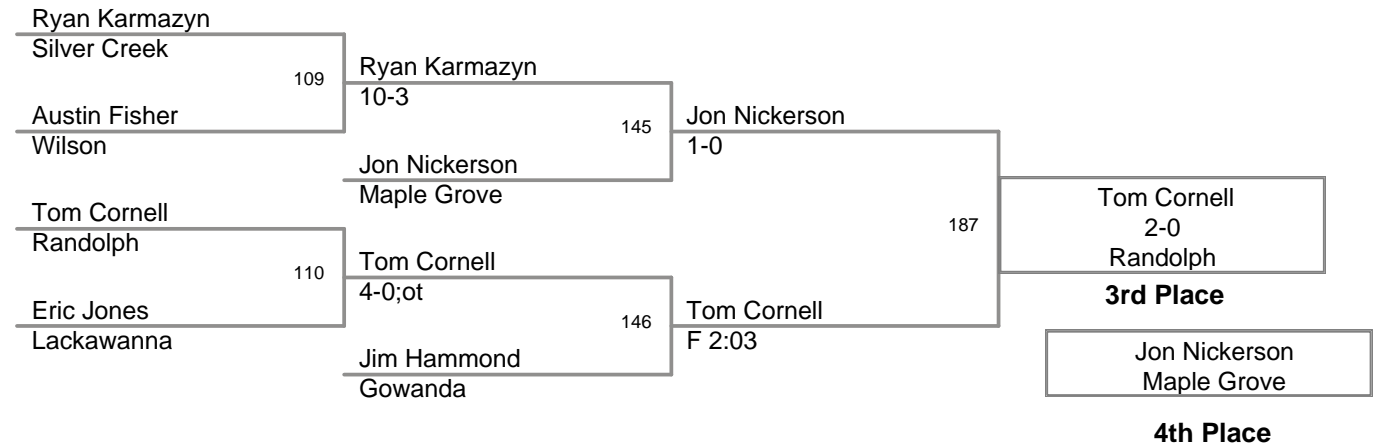

2010_DivII Sec 6 State Qualifier

171 Lbs